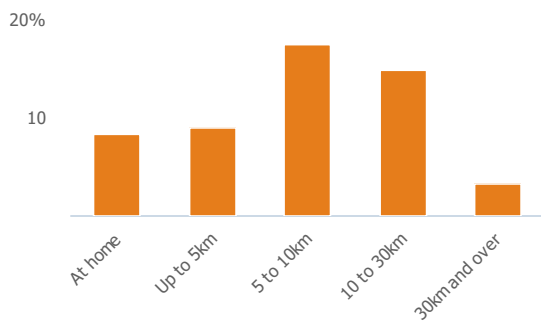

12%

More than similar towns per head of population

Employment type(% working full time vs part time aged 16-74)

Occupation (% aged 16-74)

Social Grade (% households aged 16-64)

Sector Diversity

Distance travelled to work

Public

Education (% all people aged 16 and over)

Children in primary schools

140

Less than similar towns per head of population

Commuter Flow Map

Coloured and grey lines/pins show the main and smaller commuter flows, respectively, between this town and the other towns in Scotland.