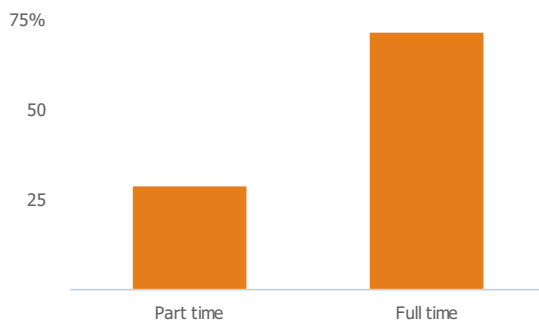

Inter-relationships

Dependent

Interdependent

Independent

Jobs

343

More than similar towns per head of population

Jobs change 2009 to 2014

12%

More than similar towns per head of population

Employment type(% working full time vs part time aged 16-74)

Occupation (% aged 16-74)

Social Grade (% households aged 16-64)

Sector Diversity

Distance travelled to work