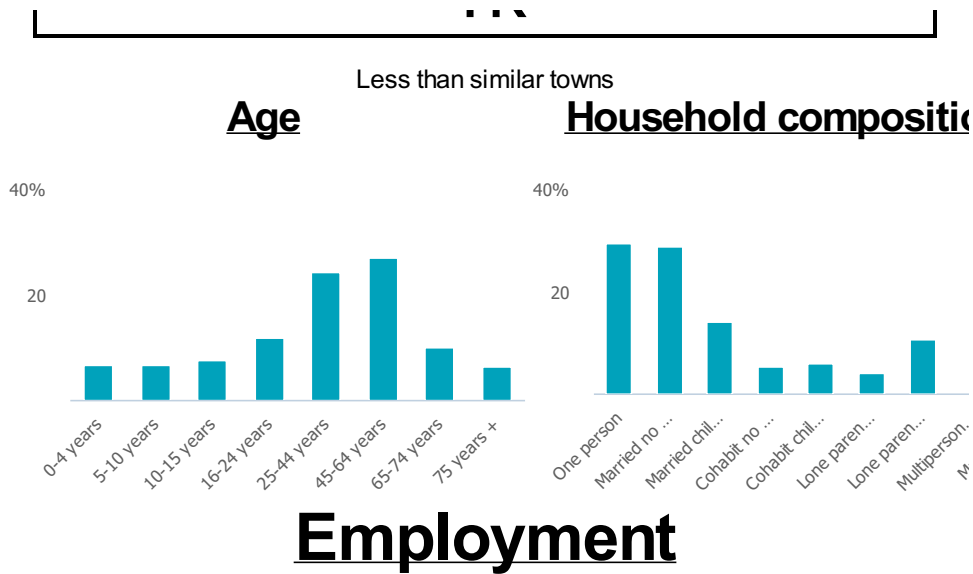

Social and council housing are the norm in this type of small town. Manufacturing and construction are the dominant forms of employment. Health and social work services are particularly active. There is a higher level of unemployment. Educational attainment is low. Car ownership is low, meaning that many residents in these towns are reliant on public transport.

Slamannan is an interdependent to dependent town.

Its most similar towns are [Fallin](#), [Mossblown](#), [Cowie](#), and [Oakley](#).

To gain more insight into Slamannan, compare it to any of the other towns included in USP.

Inter-relationships

Dependent

Interdependent

Independent

Jobs

343

More than similar towns per head of population

Jobs change 2009 to 2014

12%

More than similar towns per head of population

Employment type(% working full time vs part time aged 16-74)

Occupation (% aged 16-74)

Social Grade (% households aged 16-64)

Sector Diversity

Distance travelled to work