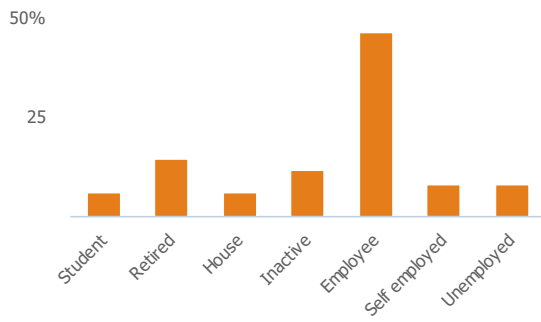

Inter-relationships

Dependent

Interdependent

Independent

Jobs

343

More than similar towns per head of population

Jobs change 2009 to 2014

12%

More than similar towns per head of population

Employment type(% working full time vs part time aged 16-74)

Occupation (% aged 16-74)

Social Grade (% households aged 16-64)

Sector Diversity

Distance travelled to work