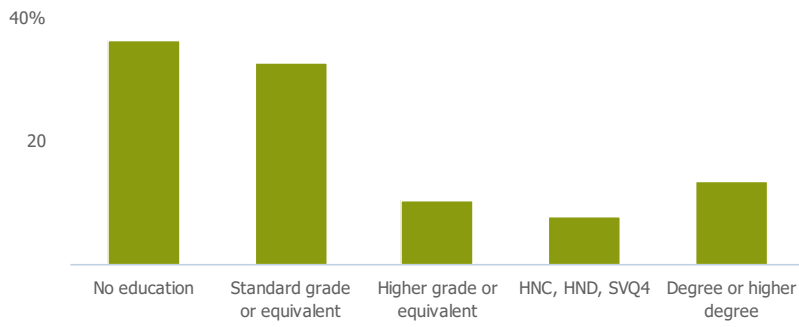

Children in primary schools

140

Less than similar towns per head of population

Commuter Flow Map

Coloured and grey lines/pins show the main and smaller commuter flows, respectively, between this town and the other towns in Scotland.

Commercial

Number of people per shop

80