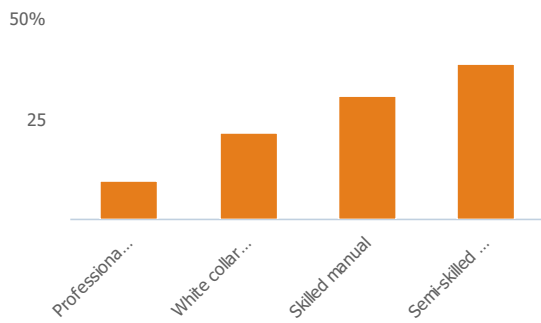

12%

More than similar towns per head of population

Employment type(% working full time vs part time aged 16-74)

Occupation (% aged 16-74)

Social Grade (% households aged 16-64)

Sector Diversity

Distance travelled to work