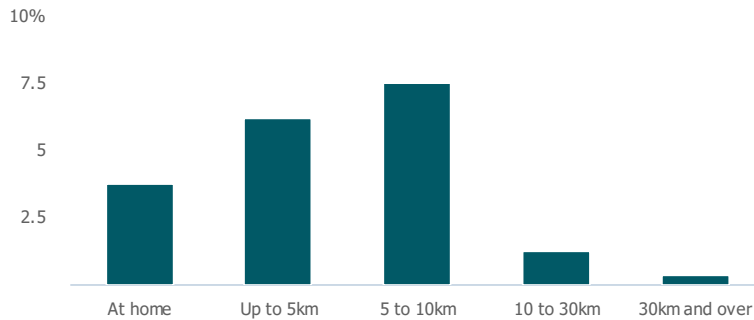

Public

Education (% all people aged 16 and over)

Children in primary schools

140

Less than similar towns per head of population

Commuter Flow Map

Coloured and grey lines/pins show the main and smaller commuter flows, respectively, between this town and the other towns in Scotland.

Commercial

Number of people per shop

80

More than similar towns per head of population

Social

Distance travelled to study

Number of residents per charity

453

Less than similar towns per head of population

Connectivity and environment assets

Average download speed (MBs)

15

Less than similar towns per head of population

Download

Download all of the Slamannan data in PDF format.