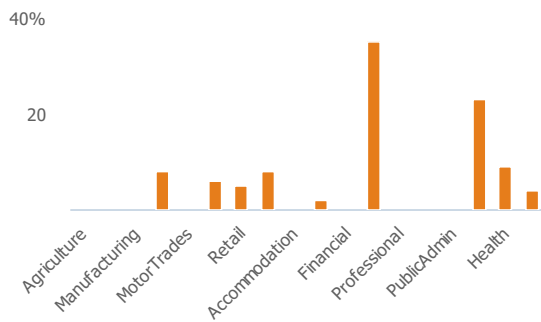

12%

More than similar towns per head of population

Employment type(% working full time vs part time aged 16-74)

Occupation (% aged 16-74)

Social Grade (% households aged 16-64)

Sector Diversity

Distance travelled to work