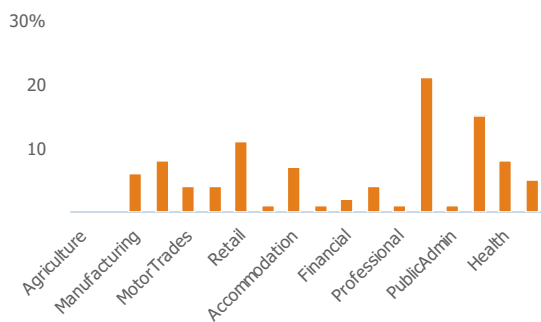

Sector Diversity