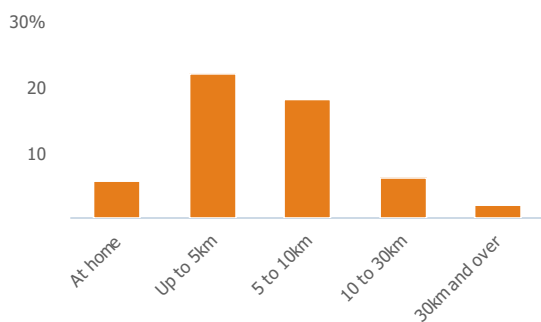

Distance travelled to work

Public

Education (% all people aged 16 and over)