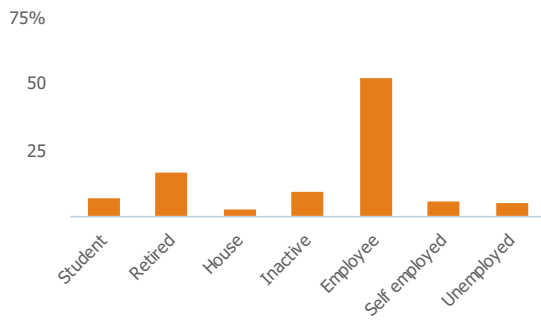

Social Grade (% households aged 16-64)

Sector Diversity

Distance travelled to work

Public

Education (% all people aged 16 and over)