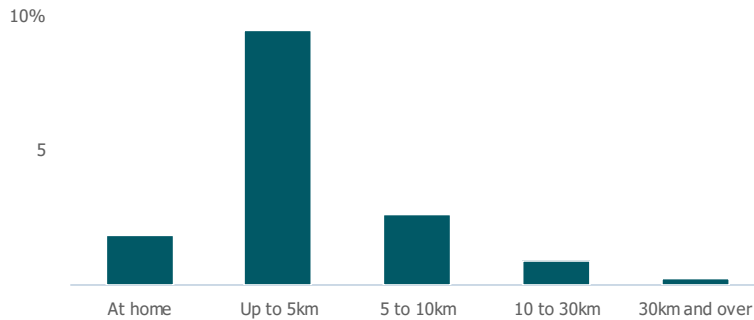

## Commuter Flow Map

Coloured and grey lines/pins show the main and smaller commuter flows, respectively, between this town and the other towns in Scotland.

## Commercial

Number of people per shop

99

More than similar towns per head of population

### Distance travelled to study