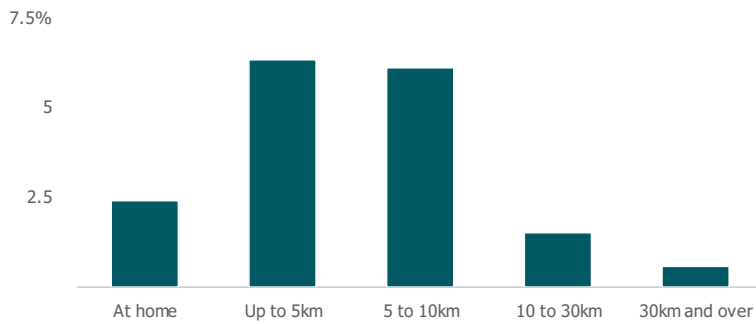

# Commuter Flow Map

Coloured and grey lines/pins show the main and smaller commuter flows, respectively, between this town and the other towns in Scotland.

## Commercial

Number of people per shop

89

More than similar towns per head of population

## Social

Distance travelled to study