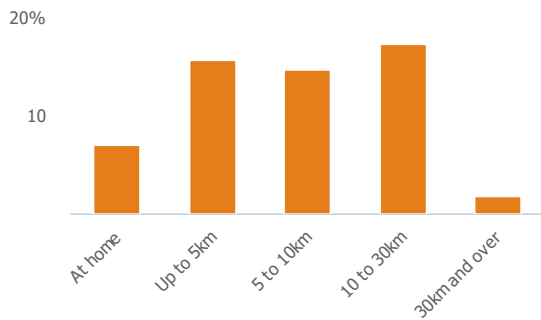

Distance travelled to work

Public

Education (% all people aged 16 and over)