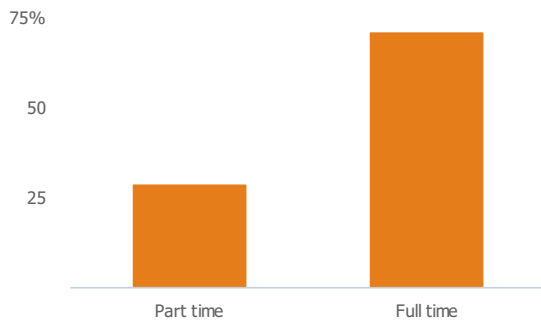

Inter-relationships

Dependent

Interdependent

Independent

1k

Employment

Jobs

202

Less than similar towns per head of population

Jobs change 2009 to 2014

-45%

Less than similar towns per head of population

Employment type(% working full time vs part time aged 16-74)

Occupation (% aged 16-74)