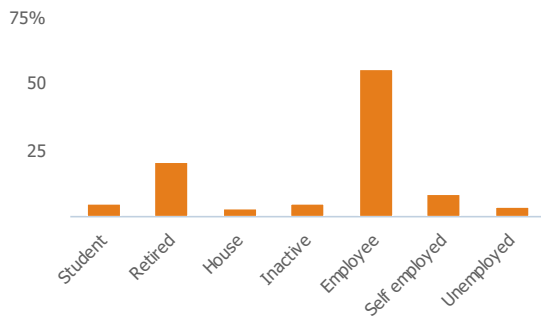

Less than similar towns per head of population

Jobs change 2009 to 2014

-45%

Less than similar towns per head of population

Employment type(% working full time vs part time aged 16-74)

Occupation (% aged 16-74)

Social Grade (% households aged 16-64)

Sector Diversity

Distance travelled to work

Public

Education (% all people aged 16 and over)

Children in primary schools

111

More than similar towns per head of population