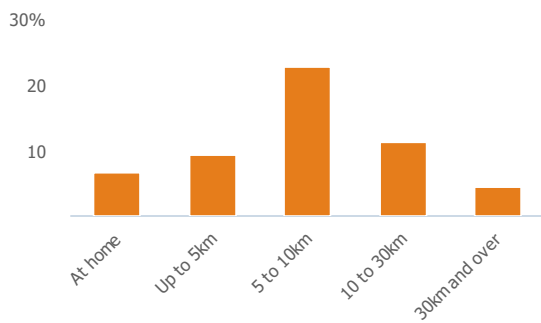

Less than similar towns per head of population

Jobs change 2009 to 2014

-45%

Less than similar towns per head of population

Employment type(% working full time vs part time aged 16-74)

Occupation (% aged 16-74)

Social Grade (% households aged 16-64)

Sector Diversity

Distance travelled to work

Public

Education (% all people aged 16 and over)

Children in primary schools

111

More than similar towns per head of population