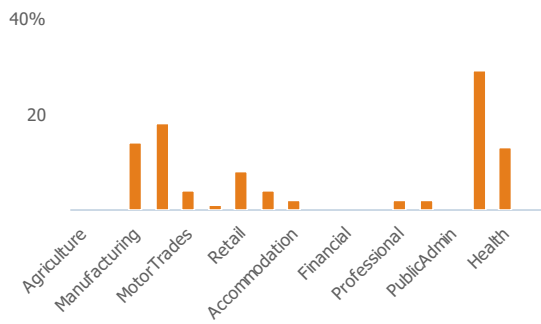

Less than similar towns per head of population

Jobs change 2009 to 2014

-45%

Less than similar towns per head of population

Employment type(% working full time vs part time aged 16-74)

Occupation (% aged 16-74)

Social Grade (% households aged 16-64)

Sector Diversity

Distance travelled to work

Public

Education (% all people aged 16 and over)

Children in primary schools

111

More than similar towns per head of population