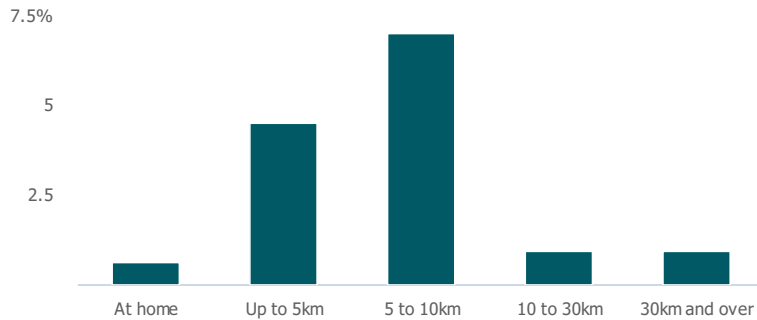

Social Grade (% households aged 16-64)

Sector Diversity

Distance travelled to work

Public

Education (% all people aged 16 and over)

Children in primary schools

111

More than similar towns per head of population

Commuter Flow Map

Coloured and grey lines/pins show the main and smaller commuter flows, respectively, between this town and the other towns in Scotland.

Commercial

Number of people per shop

156

Less than similar towns per head of population

Social

Distance travelled to study

Number of residents per charity

122

Less than similar towns per head of population

Connectivity and environment assets

Average download speed (MBs)

11