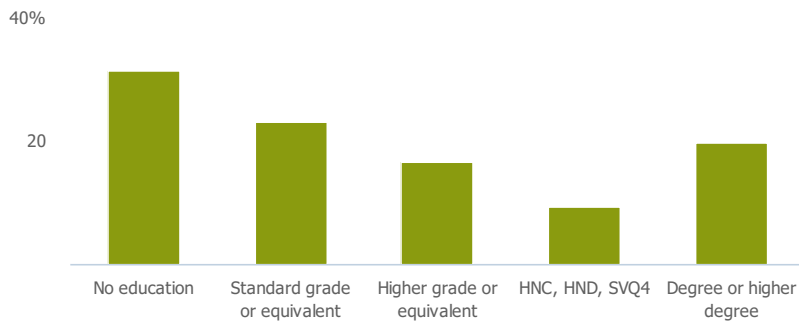

Social Grade (% households aged 16-64)

Sector Diversity

Distance travelled to work

Public

Education (% all people aged 16 and over)

Children in primary schools

111

More than similar towns per head of population