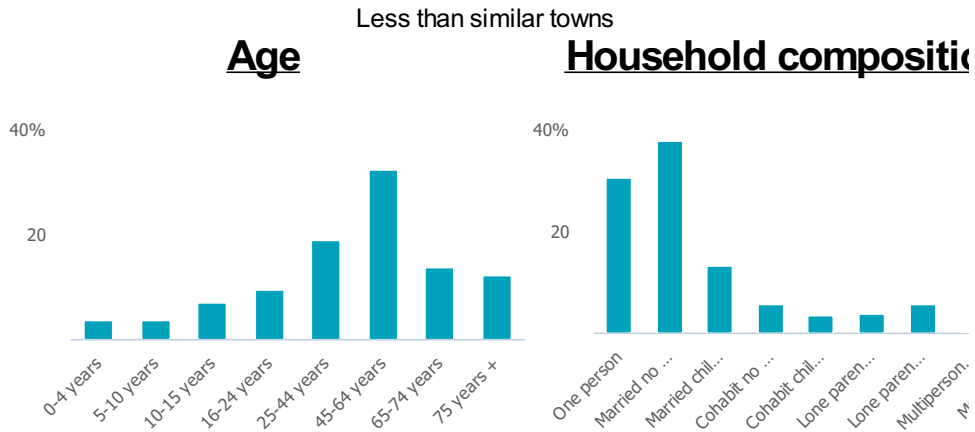

This type of small town is extremely mixed in terms of demographics. There are particularly wide ranges of people, housing and activities. The number of older couples with no children is higher than average. There is a mix of professional and non-professional jobs, and part-time and self-employment are both important for a significant proportion of residents. Socioeconomic status is higher than in other types of town and there is a mix of professionals and nonprofessionals, those with higher and lower educational attainment.

Inter-relationships

Dependent

Interdependent

Independent

1k

Employment

Jobs

202

Less than similar towns per head of population

Jobs change 2009 to 2014

-45%

Less than similar towns per head of population

Employment type(% working full time vs part time aged 16-74)

Occupation (% aged 16-74)

Social Grade (% households aged 16-64)

Sector Diversity

Distance travelled to work

Public

Education (% all people aged 16 and over)

Children in primary schools

111

More than similar towns per head of population