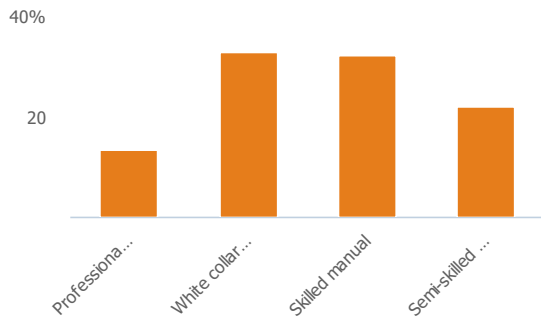

Social Grade (% households aged 16-64)