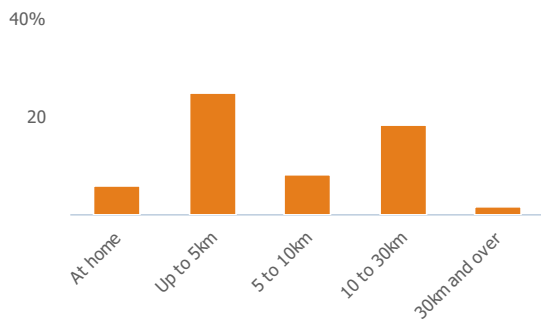

Distance travelled to work

Public

Education (% all people aged 16 and over)