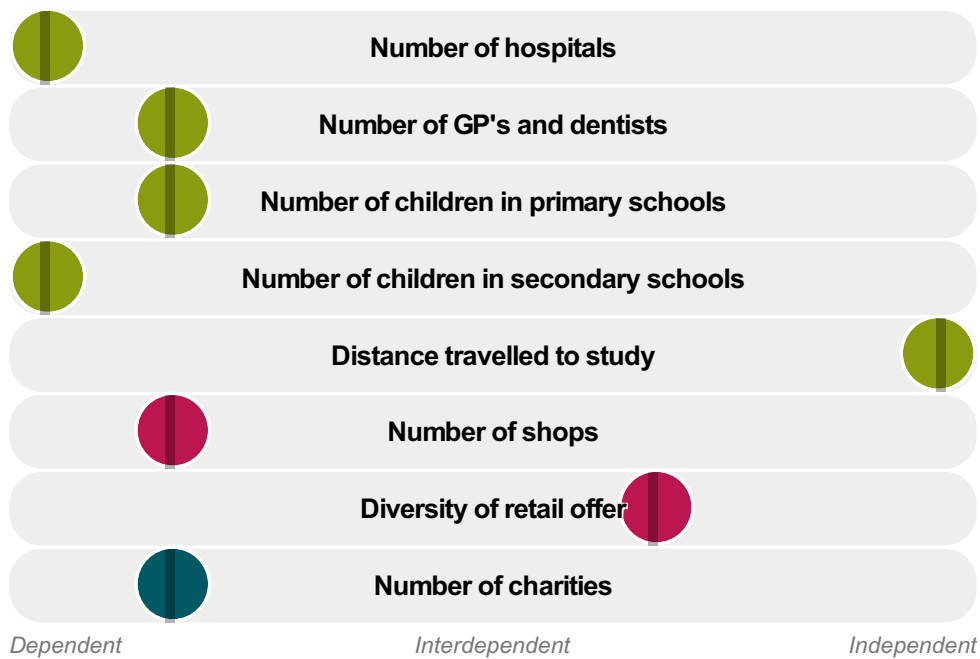

# Mayfield, Midlothian

Population 13,290

Mayfield is in Midlothian. In the 1950s the settlement expanded as public housing for miners was built. Today it is a commuting town.

Social and council housing are the norm in large towns like Mayfield. Manufacturing and construction are the dominant forms of employment. Health and social work services are particularly active. There is a relatively high level of unemployment. Educational attainment and car ownership are low.

Mayfield is an interdependent to dependent town.

It is in a group of its own according to USP analysis, which combines typology and assessment of inter-relationships.

To gain more insight into Mayfield, compare it to any of the other towns included in USP.

## Inter-relationships

*Dependent*

*Interdependent*

*Independent*

Mayfield is an **interdependent to dependent** town.

Combining inter-relationships and typology, Mayfield is grouped with 0 other towns.

- Employment
- Public
- Commercial
- Social
- Average for the category