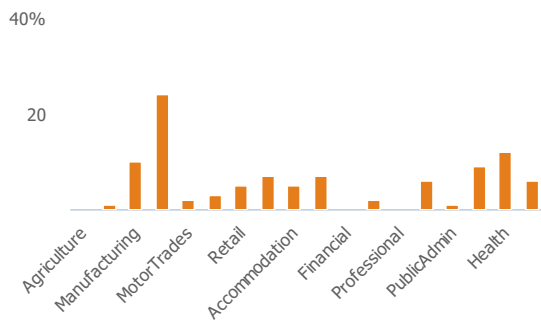

Sector Diversity