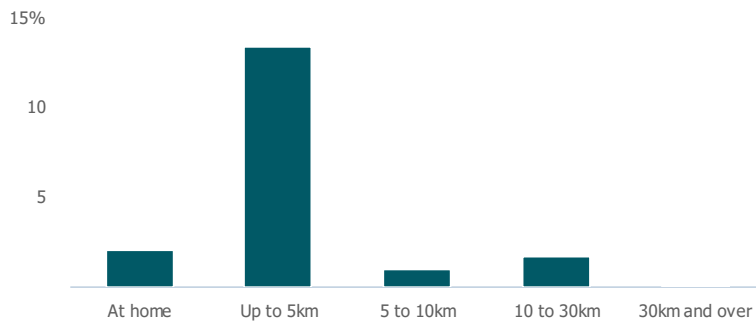

# Commuter Flow Map

Coloured and grey lines/pins show the main and smaller commuter flows, respectively, between this town and the other towns in Scotland.

## Commercial

Number of people per shop

|     |
|-----|
| 532 |
|-----|

Mayfield is unique

## Social

Distance travelled to study