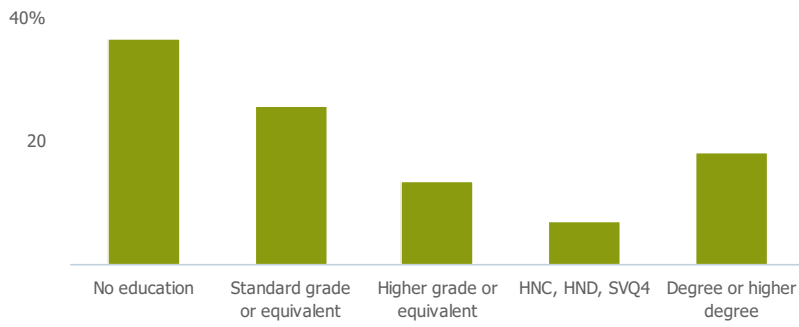

Social Grade (% households aged 16-64)

Sector Diversity

Distance travelled to work

Public

Education (% all people aged 16 and over)

Children in primary schools

673

More than similar towns per head of population