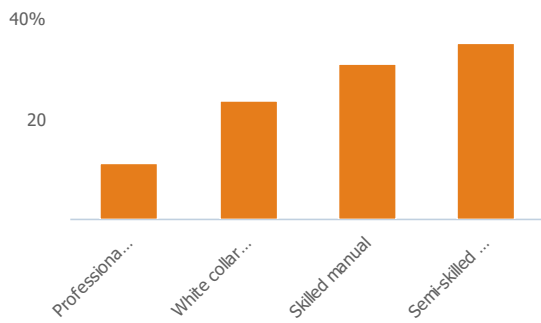

Social Grade (% households aged 16-64)