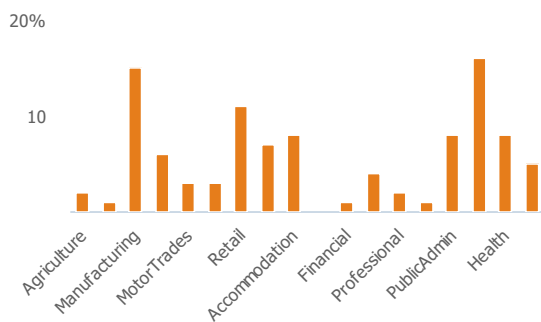

Inter-relationships

Dependent

Interdependent

Independent

Number of jobs

4k

Employment

Jobs

2k

Less than similar towns per head of population

Jobs change 2009 to 2014

0%

More than similar towns per head of population

Employment type(% working full time vs part time aged 16-74)

Occupation (% aged 16-74)

Social Grade (% households aged 16-64)

Sector Diversity

Distance travelled to work

Public

Education (% all people aged 16 and over)

Children in primary schools

673

More than similar towns per head of population