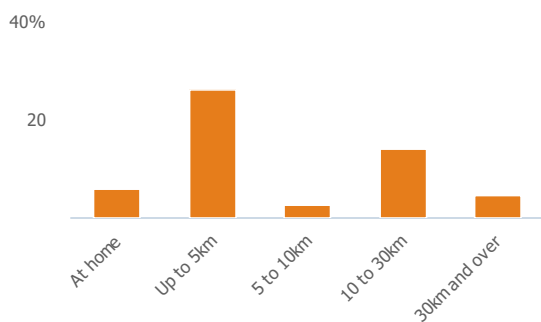

2k

Less than similar towns per head of population

Jobs change 2009 to 2014

0%

More than similar towns per head of population

Employment type(% working full time vs part time aged 16-74)

Occupation (% aged 16-74)

Social Grade (% households aged 16-64)

Sector Diversity

Distance travelled to work

Public

Education (% all people aged 16 and over)

Children in primary schools

673

More than similar towns per head of population