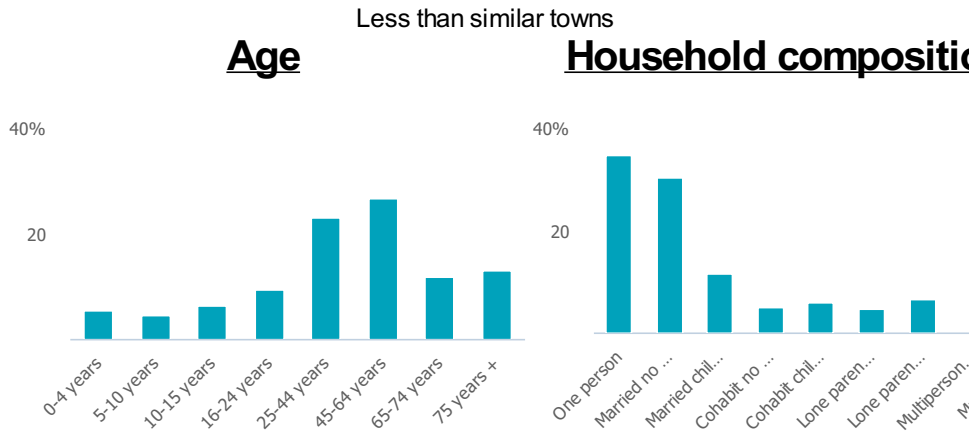

This type of medium-sized town is extremely mixed in terms of demographics. There is a particularly wide range of people, housing and activities. The number of older couples with no children are higher than average. There is a mix of professional and non-professional jobs, and part-time and self-employment are both important for a significant proportion of residents. Socioeconomic status is higher than in other kinds of town and there is a mix of professionals and nonprofessionals, those with higher and lower educational attainment.

Inter-relationships

Dependent

Interdependent

Independent

Number of jobs

4k

Employment

Jobs

2k

Less than similar towns per head of population

Jobs change 2009 to 2014

0%

More than similar towns per head of population

Employment type(% working full time vs part time aged 16-74)

Occupation (% aged 16-74)

Social Grade (% households aged 16-64)

Sector Diversity

Distance travelled to work

Public

Education (% all people aged 16 and over)

Children in primary schools

673

More than similar towns per head of population