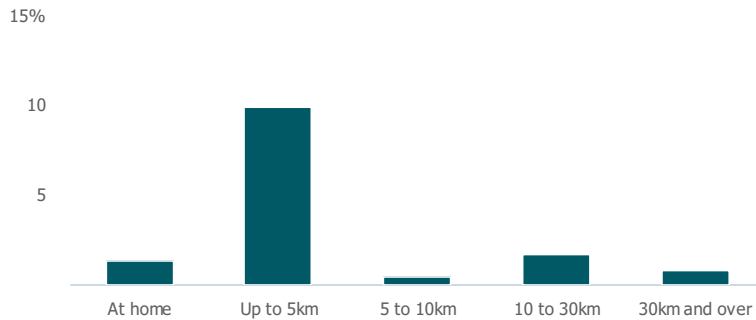

Social Grade (% households aged 16-64)

Sector Diversity

Distance travelled to work

Public

Education (% all people aged 16 and over)

Children in primary schools

673

More than similar towns per head of population

Commuter Flow Map

Coloured and grey lines/pins show the main and smaller commuter flows, respectively, between this town and the other towns in Scotland.

Commercial

Number of people per shop

65

Less than similar towns per head of population

Social

Distance travelled to study

Number of residents per charity

79

More than similar towns per head of population

Connectivity and environment assets

Average download speed (MBs)

24