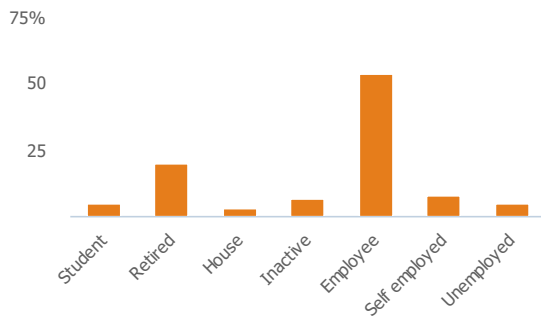

2k

Less than similar towns per head of population

Jobs change 2009 to 2014

0%

More than similar towns per head of population

Employment type(% working full time vs part time aged 16-74)

Occupation (% aged 16-74)

Social Grade (% households aged 16-64)

Sector Diversity

Distance travelled to work

Public

Education (% all people aged 16 and over)

Children in primary schools

673

More than similar towns per head of population