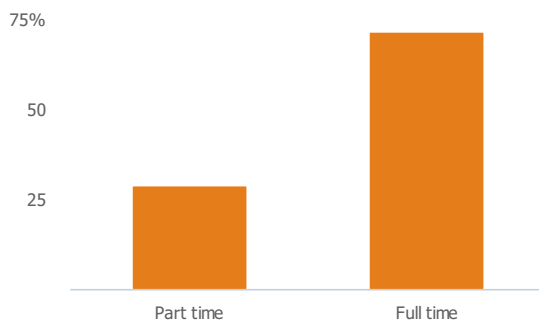

2k

Less than similar towns per head of population

Jobs change 2009 to 2014

0%

More than similar towns per head of population

Employment type(% working full time vs part time aged 16-74)

Occupation (% aged 16-74)

Social Grade (% households aged 16-64)

Sector Diversity

Distance travelled to work

Public

Education (% all people aged 16 and over)

Children in primary schools

673

More than similar towns per head of population