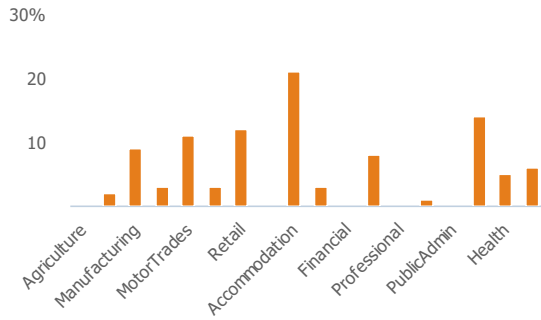

Sector Diversity