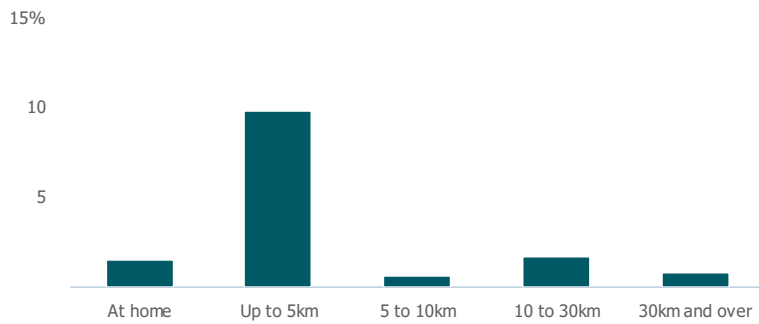

# Commuter Flow Map

Coloured and grey lines/pins show the main and smaller commuter flows, respectively, between this town and the other towns in Scotland.

## Commercial

Number of people per shop

57

More than similar towns per head of population

## Social

Distance travelled to study