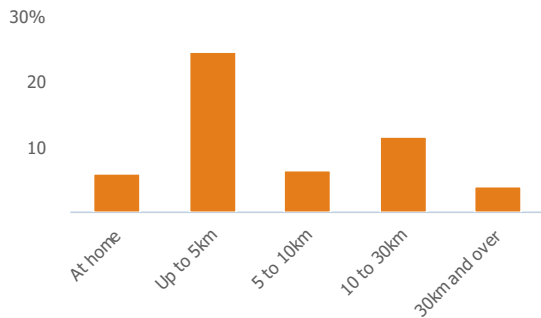

Distance travelled to work

Public

Education (% all people aged 16 and over)