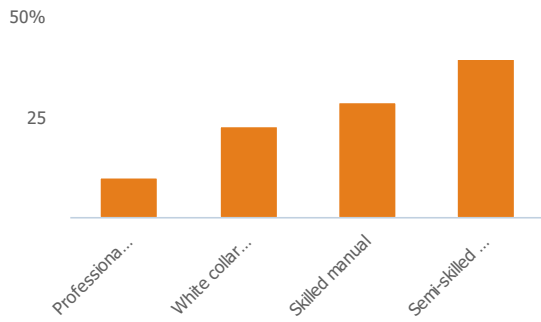

Social Grade (% households aged 16-64)