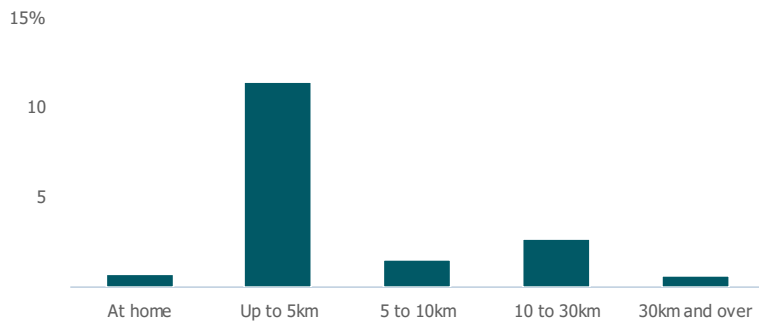

# Commuter Flow Map

Coloured and grey lines/pins show the main and smaller commuter flows, respectively, between this town and the other towns in Scotland.

## Commercial

Number of people per shop

2k

Less than similar towns per head of population

## Social

Distance travelled to study