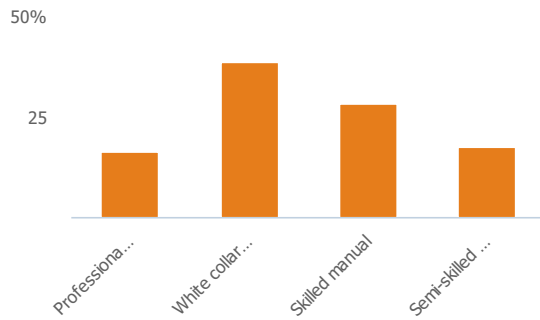

Social Grade (% households aged 16-64)