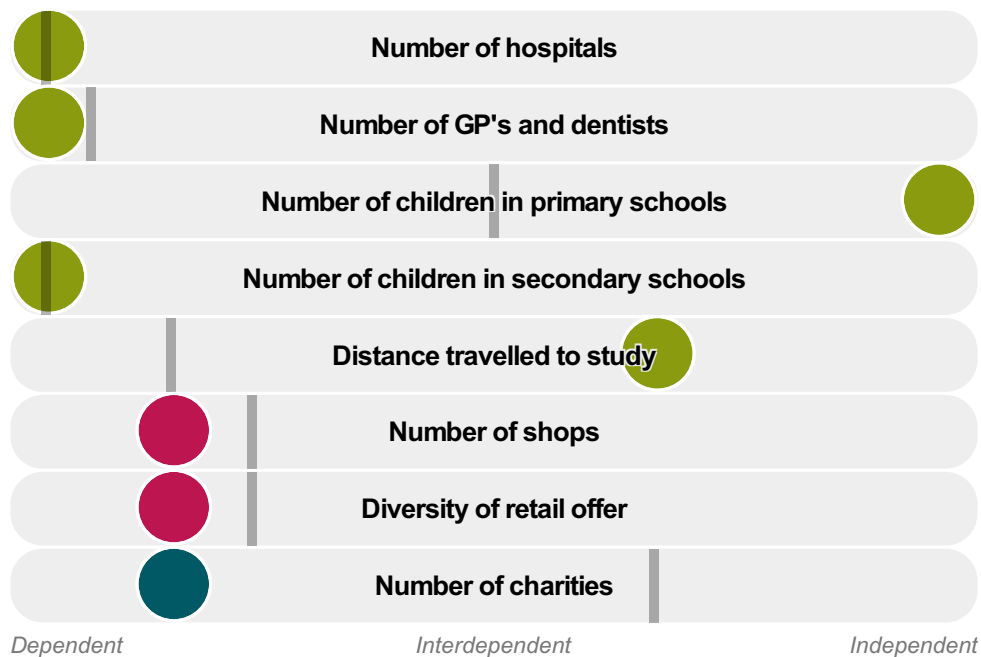

Head of Muir is a **dependent to interdependent** town.

Combining inter-relationships and typology, Head of Muir is grouped with 29 other towns. It has similarities to these towns in terms of the number of hospitals, children in secondary schools, shops, GP's and dentists, and diversity of retail offer. It also has similarities in the diversity of jobs, and the distance travelled to work.

It differs in terms of the number of charities, and children in primary schools. It also differs in the distance travelled to study. Head of Muir differs most from its group in the number of jobs, and public sector jobs.

- Employment
- Public
- Commercial
- Social
- Average for the category

Change

Population change 2001 to 2011

-11%

Less than similar towns per head of population

Population

Population 2011

2k