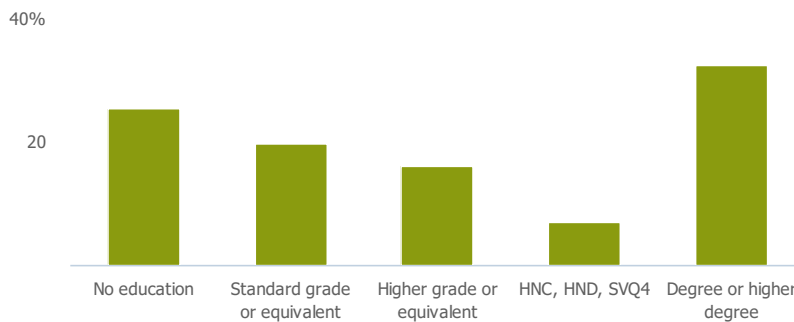

9%

More than similar towns per head of population

Employment type(% working full time vs part time aged 16-74)

Occupation (%aged 16-74)

Social Grade (% households aged 16-64)

Sector Diversity

Distance travelled to work

Public

Education (% all people aged 16 and over)

Children in primary schools

More than similar towns per head of population

Commuter Flow Map

Coloured and grey lines/pins show the main and smaller commuter flows, respectively, between this town and the other towns in Scotland.