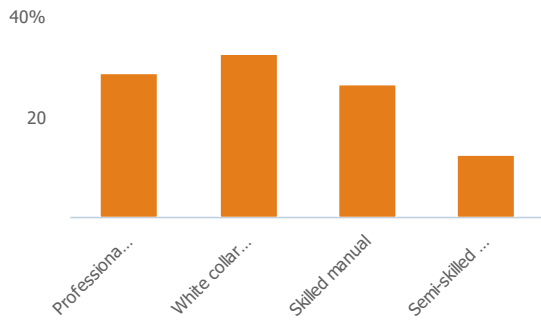

9%

More than similar towns per head of population

Employment type(% working full time vs part time aged 16-74)

Occupation (%aged 16-74)

Social Grade (% households aged 16-64)

Sector Diversity

Distance travelled to work