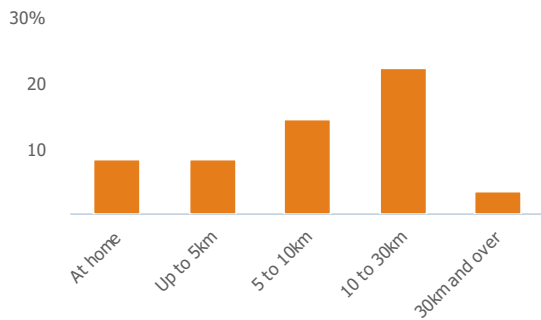

9%

More than similar towns per head of population

Employment type(% working full time vs part time aged 16-74)

Occupation (%aged 16-74)

Social Grade (% households aged 16-64)

Sector Diversity

Distance travelled to work

Public

Education (% all people aged 16 and over)

Children in primary schools

More than similar towns per head of population

Commuter Flow Map

Coloured and grey lines/pins show the main and smaller commuter flows, respectively, between this town and the other towns in Scotland.