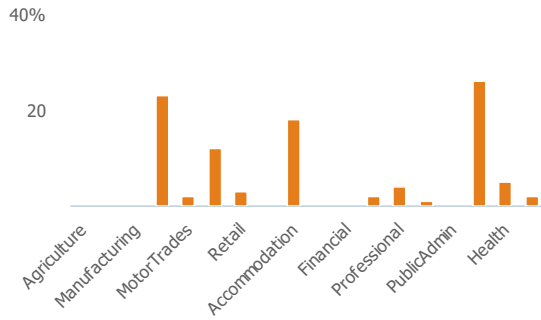

9%

More than similar towns per head of population

Employment type(% working full time vs part time aged 16-74)

Occupation (%aged 16-74)

Social Grade (% households aged 16-64)

Sector Diversity

Distance travelled to work