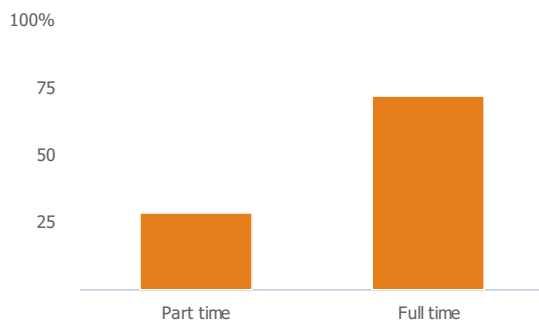

Inter-relationships

Dependent

Interdependent

Independent

Jobs

270

More than similar towns per head of population

Jobs change 2009 to 2014

9%

More than similar towns per head of population

Employment type(% working full time vs part time aged 16-74)

Occupation (%aged 16-74)

Social Grade (% households aged 16-64)

Sector Diversity

Distance travelled to work