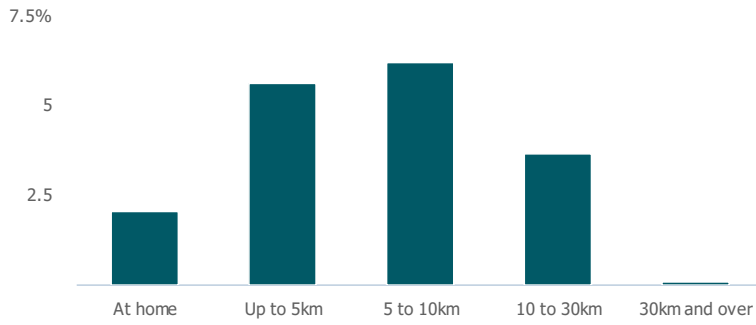

Public

Education (% all people aged 16 and over)

Children in primary schools

More than similar towns per head of population

Commuter Flow Map

Coloured and grey lines/pins show the main and smaller commuter flows, respectively, between this town and the other towns in Scotland.

Commercial

Number of people per shop

148

Less than similar towns per head of population

Social

Distance travelled to study

Number of residents per charity

148