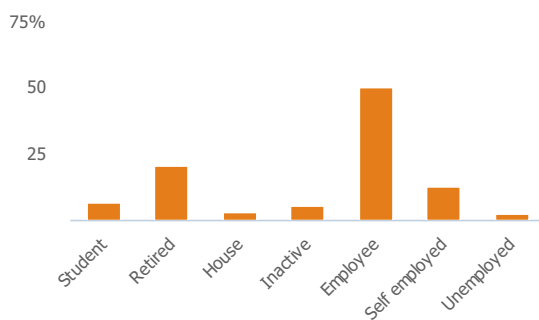

Inter-relationships

Dependent

Interdependent

Independent

Jobs

270

More than similar towns per head of population

Jobs change 2009 to 2014

9%

More than similar towns per head of population

Employment type(% working full time vs part time aged 16-74)

Occupation (%aged 16-74)

Social Grade (% households aged 16-64)

Sector Diversity

Distance travelled to work