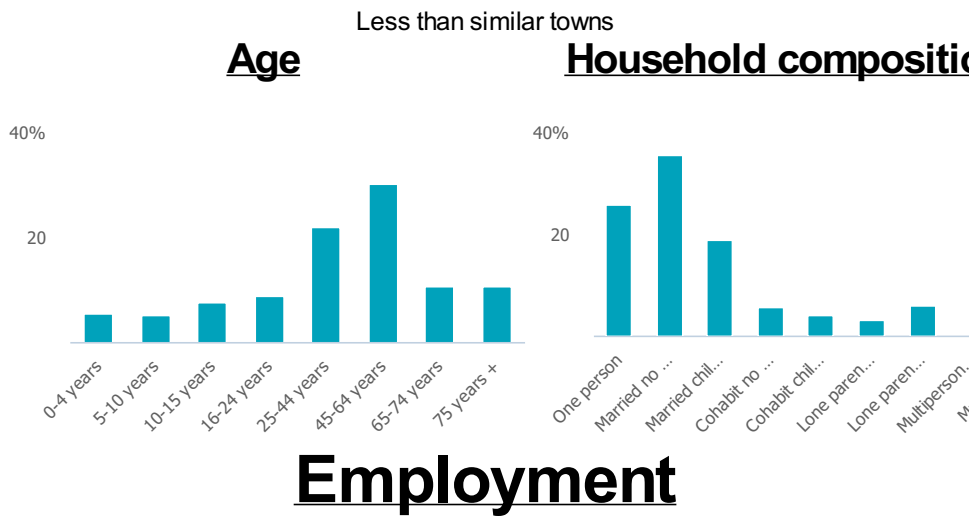

This type of small town is a suburban or commuter locality with a prevalence of higher income and private housing. A large proportion of the population are over 45, and many are retired. Many people own their home. There is also a high proportion of people in professional employment and a high proportion of residents are educated to HNC level or above. Many residents own two or more cars.

Inter-relationships

Dependent

Interdependent

Independent

Jobs

270

More than similar towns per head of population

Jobs change 2009 to 2014

9%

More than similar towns per head of population

Employment type(% working full time vs part time aged 16-74)

Occupation (%aged 16-74)

Social Grade (% households aged 16-64)

Sector Diversity

Distance travelled to work