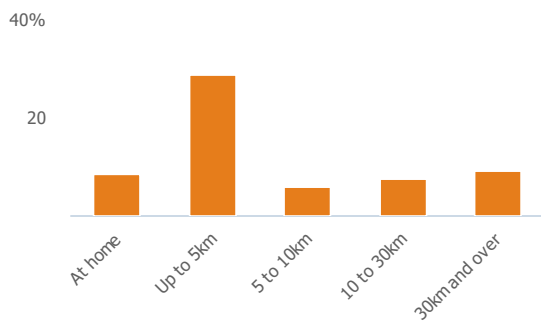

Distance travelled to work

Public

Education (% all people aged 16 and over)