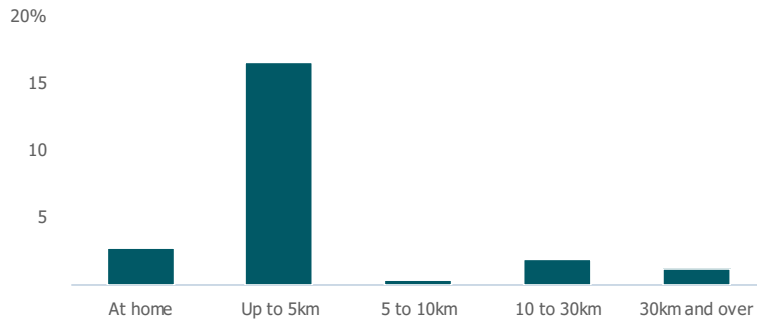

More than similar towns per head of population

Social

Distance travelled to study

Number of residents per charity

170

Less than similar towns per head of population

Connectivity and environment assets

Average download speed (MBs)

25

Less than similar towns per head of population

Download

Download all of the Bridge of Allan data in PDF format.

[Download PDF (https://usppreview.blob.core.windows.net/pdfs/Bridge%20of%20Allan.pdf)](https://usppreview.blob.core.windows.net/pdfs/Bridge%20of%20Allan.pdf)