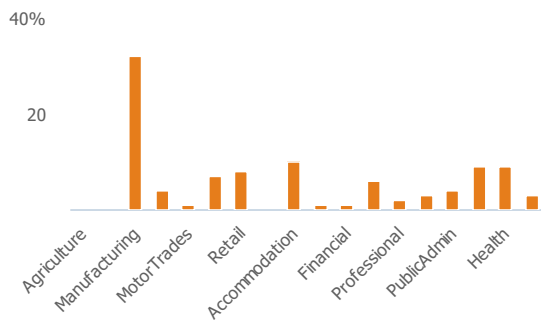

Sector Diversity