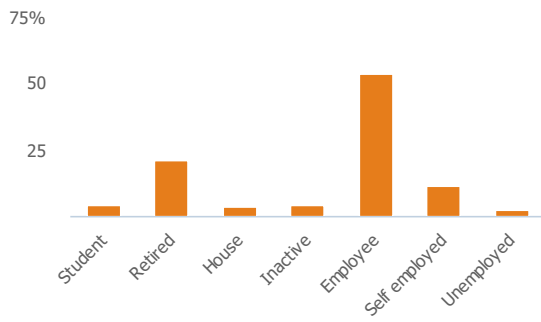

This type of small town is extremely mixed in terms of demographics. There are particularly wide ranges of people, housing and activities. The number of older couples with no children is higher than average. There is a mix of professional and non-professional jobs, and part-time and self-employment are both important for a significant proportion of residents. Socioeconomic status is higher than in other types of town and there is a mix of professionals and nonprofessionals, those with higher and lower educational attainment.

Inter-relationships

Dependent

Interdependent

Independent

Jobs

940

Less than similar towns per head of population

Jobs change 2009 to 2014

8%

More than similar towns per head of population

Employment type(% working full time vs part time aged 16-74)

Occupation (%aged 16-74)

Social Grade (% households aged 16-64)

Sector Diversity

Distance travelled to work