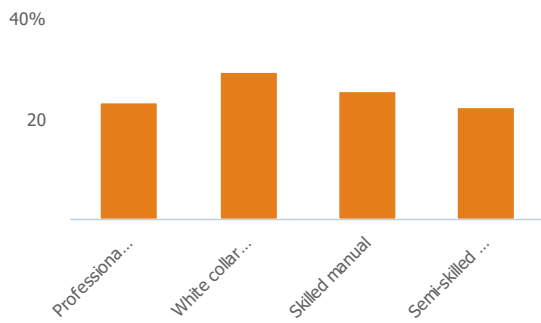

8%

More than similar towns per head of population

Employment type(% working full time vs part time aged 16-74)

Occupation (%aged 16-74)

Social Grade (% households aged 16-64)

Sector Diversity

Distance travelled to work