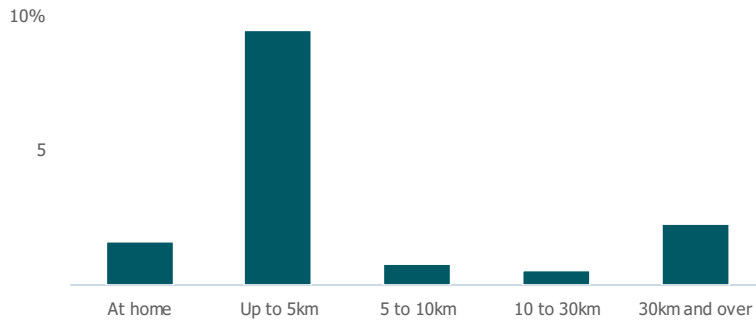

Public

Education (% all people aged 16 and over)

Children in primary schools

419

More than similar towns per head of population

Commuter Flow Map

Coloured and grey lines/pins show the main and smaller commuter flows, respectively, between this town and the other towns in Scotland.

Commercial

Number of people per shop

28

More than similar towns per head of population

Social

Distance travelled to study

Number of residents per charity

39