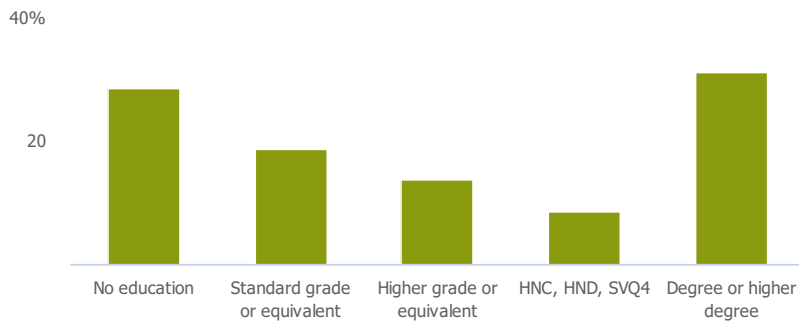

Children in primary schools

419

More than similar towns per head of population

Commuter Flow Map

Coloured and grey lines/pins show the main and smaller commuter flows, respectively, between this town and the other towns in Scotland.

Commercial

Number of people per shop

28