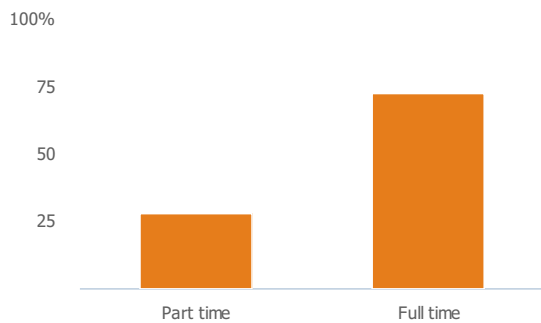

Inter-relationships

Dependent

Interdependent

Independent

Jobs

940

Less than similar towns per head of population

Jobs change 2009 to 2014

8%

More than similar towns per head of population

Employment type(% working full time vs part time aged 16-74)

Occupation (%aged 16-74)

Social Grade (% households aged 16-64)

Sector Diversity

Distance travelled to work