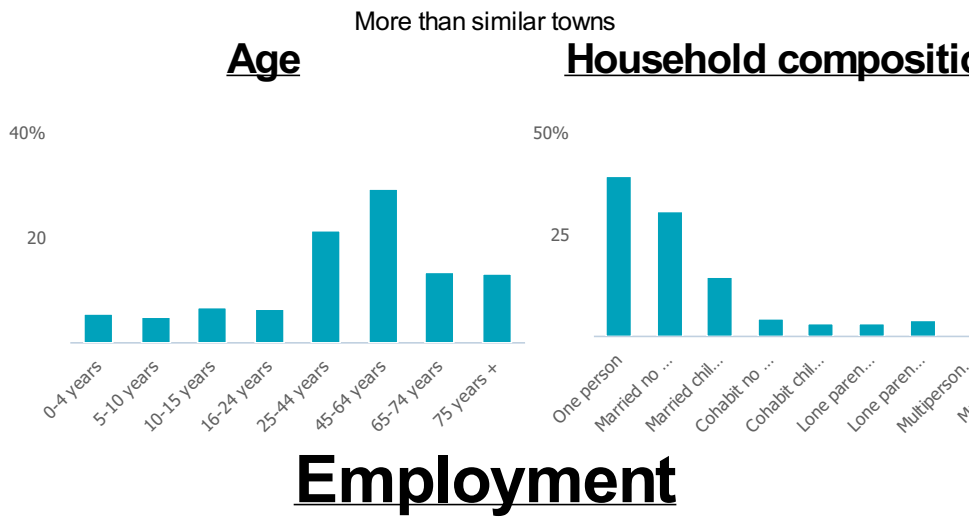

This type of small town is extremely mixed in terms of demographics. There are particularly wide ranges of people, housing and activities. The number of older couples with no children is higher than average. There is a mix of professional and non-professional jobs, and part-time and self-employment are both important for a significant proportion of residents. Socioeconomic status is higher than in other types of town and there is a mix of professionals and nonprofessionals, those with higher and lower educational attainment.

Inter-relationships

Dependent

Interdependent

Independent

Jobs

940

Less than similar towns per head of population

Jobs change 2009 to 2014

8%

More than similar towns per head of population

Employment type(% working full time vs part time aged 16-74)

Occupation (%aged 16-74)

Social Grade (% households aged 16-64)

Sector Diversity

Distance travelled to work