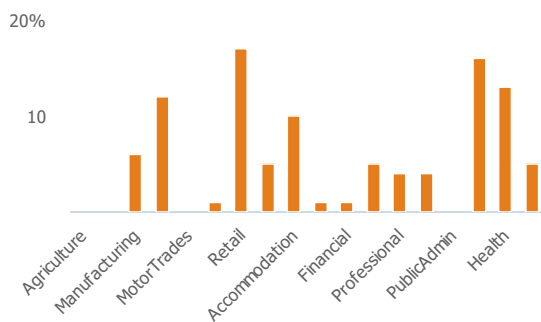

8%

More than similar towns per head of population

Employment type(% working full time vs part time aged 16-74)

Occupation (%aged 16-74)

Social Grade (% households aged 16-64)

Sector Diversity

Distance travelled to work