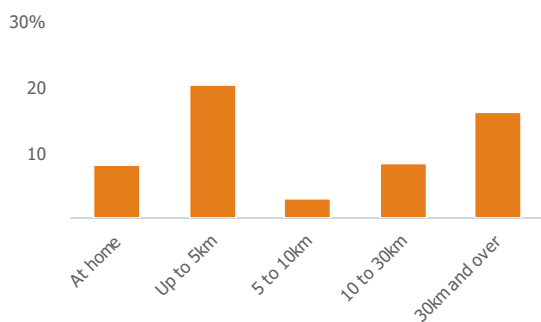

8%

More than similar towns per head of population

Employment type(% working full time vs part time aged 16-74)

Occupation (%aged 16-74)

Social Grade (% households aged 16-64)

Sector Diversity

Distance travelled to work

Public

Education (% all people aged 16 and over)

Children in primary schools

419

More than similar towns per head of population

Commuter Flow Map

Coloured and grey lines/pins show the main and smaller commuter flows, respectively, between this town and the other towns in Scotland.