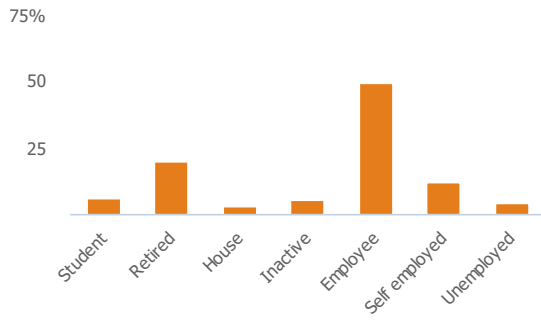

Less than similar towns per head of population

Jobs change 2009 to 2014

46%

More than similar towns per head of population

Employment type(% working full time vs part time aged 16-74)

Occupation (% aged 16-74)

Social Grade (% households aged 16-64)

Sector Diversity

Distance travelled to work

Public

Education (% all people aged 16 and over)

Children in primary schools

284

Less than similar towns per head of population