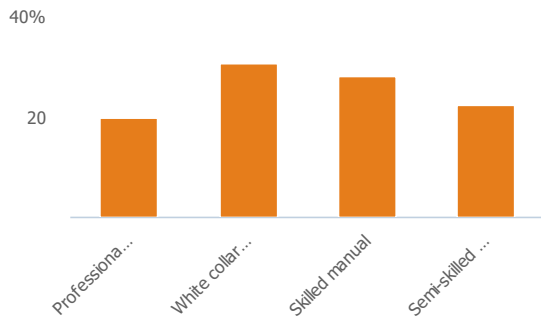

Social Grade (% households aged 16-64)