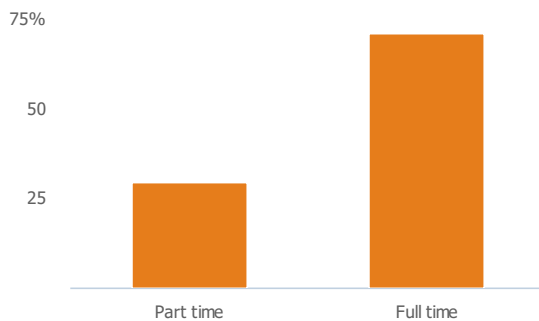

Less than similar towns per head of population

Jobs change 2009 to 2014

46%

More than similar towns per head of population

Employment type(% working full time vs part time aged 16-74)

Occupation (% aged 16-74)