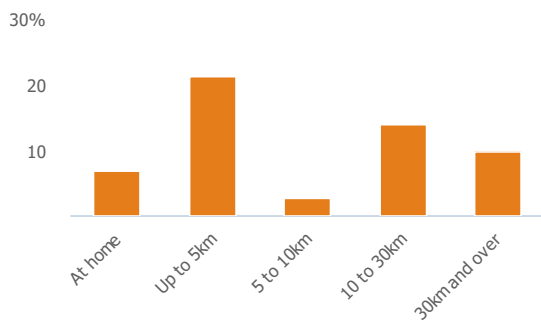

Less than similar towns per head of population

Jobs change 2009 to 2014

46%

More than similar towns per head of population

Employment type(% working full time vs part time aged 16-74)

Occupation (% aged 16-74)

Social Grade (% households aged 16-64)

Sector Diversity

Distance travelled to work

Public

Education (% all people aged 16 and over)

Children in primary schools

284

Less than similar towns per head of population