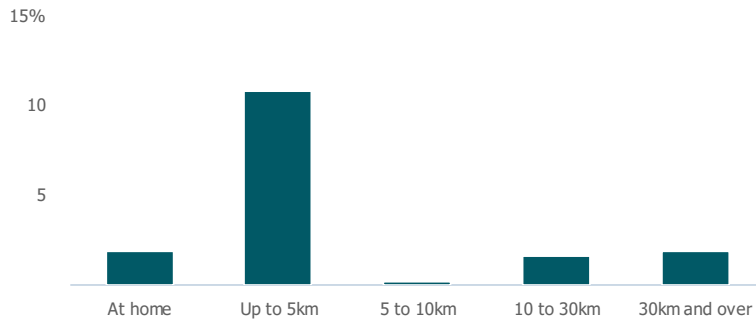

Social Grade (% households aged 16-64)

Sector Diversity

Distance travelled to work

Public

Education (% all people aged 16 and over)

Children in primary schools

284

Less than similar towns per head of population

Commuter Flow Map

Coloured and grey lines/pins show the main and smaller commuter flows, respectively, between this town and the other towns in Scotland.

Commercial

Number of people per shop

56

More than similar towns per head of population

Social

Distance travelled to study

Number of residents per charity

138

Less than similar towns per head of population

Connectivity and environment assets

Average download speed (MBs)

22