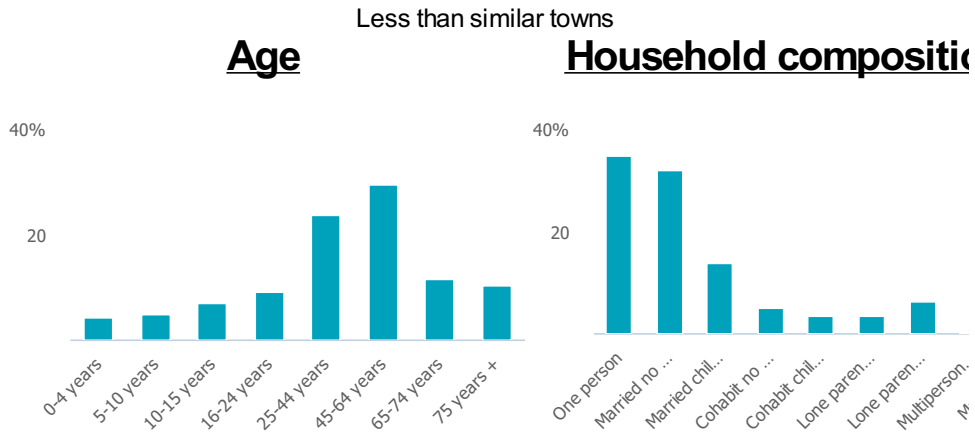

This type of medium-sized town is extremely mixed in terms of demographics. There is a particularly wide range of people, housing and activities. The number of older couples with no children are higher than average. There is a mix of professional and non-professional jobs, and part-time and self-employment are both important for a significant proportion of residents. Socioeconomic status is higher than in other kinds of town and there is a mix of professionals and nonprofessionals, those with higher and lower educational attainment.

Inter-relationships

Dependent

Interdependent

Independent

3k

Employment

Jobs

980

Less than similar towns per head of population

Jobs change 2009 to 2014

46%

More than similar towns per head of population

Employment type(% working full time vs part time aged 16-74)

Occupation (% aged 16-74)

Social Grade (% households aged 16-64)

Sector Diversity

Distance travelled to work

Public

Education (% all people aged 16 and over)

Children in primary schools

284

Less than similar towns per head of population