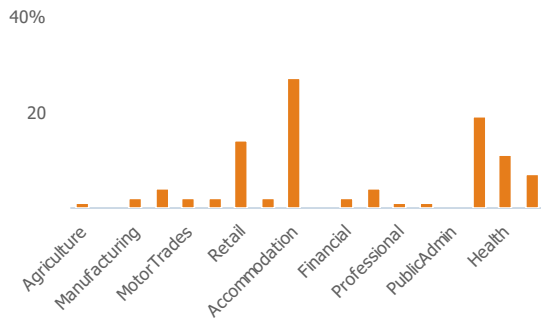

Less than similar towns per head of population

Jobs change 2009 to 2014

46%

More than similar towns per head of population

Employment type(% working full time vs part time aged 16-74)

Occupation (% aged 16-74)

Social Grade (% households aged 16-64)

Sector Diversity

Distance travelled to work

Public

Education (% all people aged 16 and over)

Children in primary schools

284

Less than similar towns per head of population