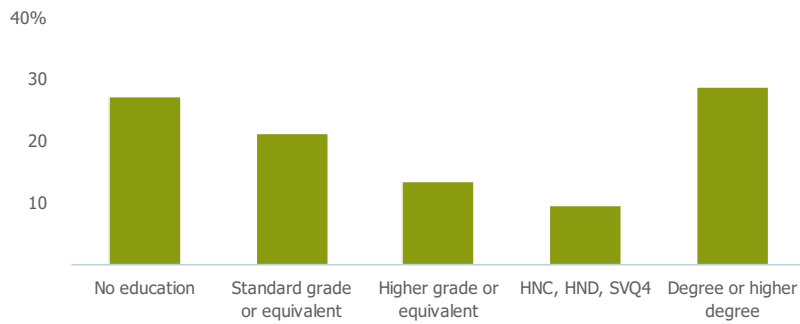

Social Grade (% households aged 16-64)

Sector Diversity

Distance travelled to work

Public

Education (% all people aged 16 and over)

Children in primary schools

284

Less than similar towns per head of population