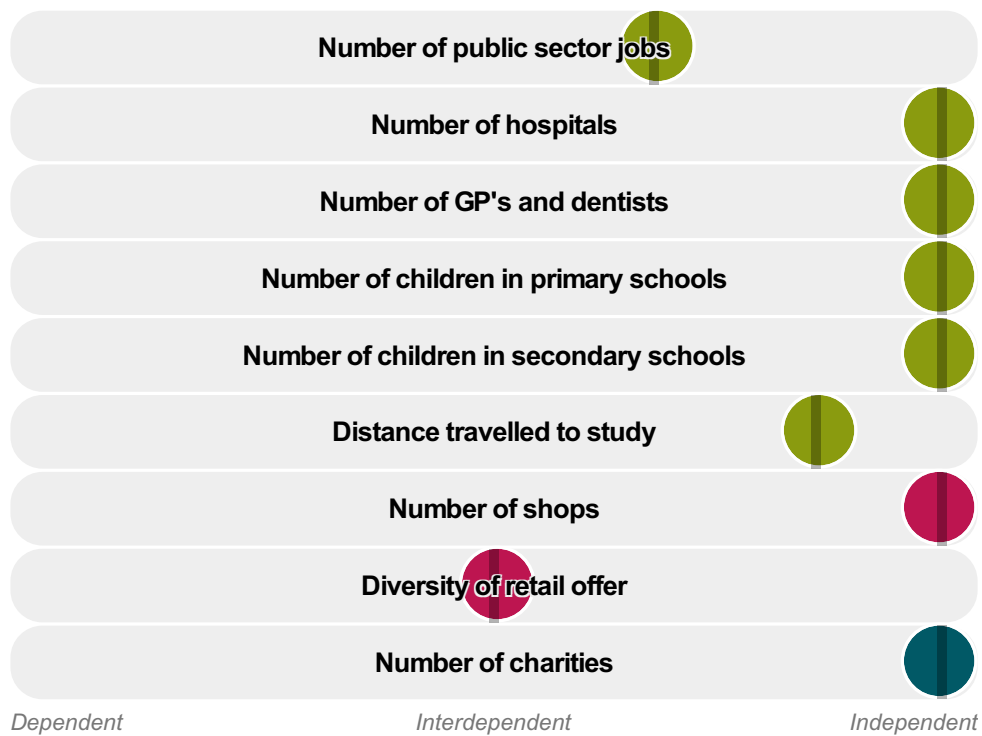

Aboyne, Aberdeenshire

Population 2,602

Aboyne on Deeside is in Aberdeenshire. It is a historic town which following the arrival of the railway in the 19th century became popular with tourists. Today it acts as a service centre for upper Deeside although tourism is still important.

Small towns like Aboyne are suburban and commuter localities with a prevalence of higher income and private housing. A large proportion of the population are over 45, and many are retired. Many people own their home. There is also a high proportion of people in professional employment and a high proportion of residents are educated to HNC level or above. Many residents own two or more cars.

Aboyne is an independent town.

It is in a group of its own according to USP analysis, which combines typology and assessment of inter-relationships.

To gain more insight into Aboyne, compare it to any of the other towns included in USP.

Inter-relationships

Dependent

Interdependent

Independent

Aboyne is an **independent** town.

Combining inter-relationships and typology, Aboyne is grouped with 0 other towns.

- Employment
- Public
- Commercial
- Social
- Average for the category