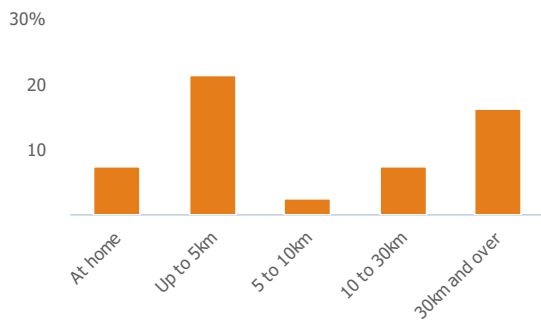

Age

Household composition

Employment

Jobs

1k

Aboyne is unique

Jobs change 2009 to 2014

5%

Aboyne is unique

Employment type(% working full time vs part time aged 16-74)

Occupation (% aged 16-74)

Social Grade (% households aged 16-64)

Sector Diversity

Distance travelled to work

Public

Education (% all people aged 16 and over)