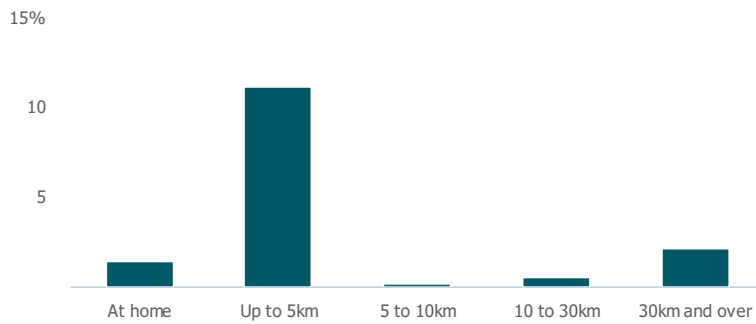

Number of residents per charity

68

Aboyne is unique

Connectivity and environment assets

Average download speed (MBs)

20

Aboyne is unique

Download

Download all of the Aboyne data in PDF format.

[Download PDF (https://usppreview.blob.core.windows.net/pdfs/Aboyne.pdf)](https://usppreview.blob.core.windows.net/pdfs/Aboyne.pdf)