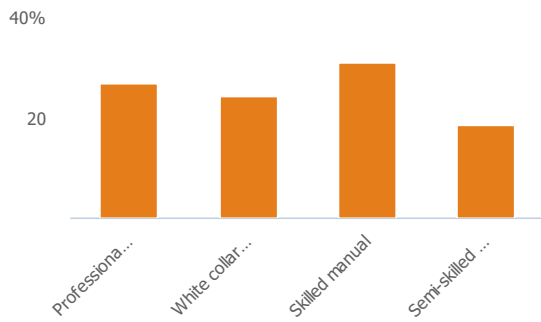

Aboyne is unique

Employment type(% working full time vs part time aged 16-74)

Occupation (% aged 16-74)

Social Grade (% households aged 16-64)

Sector Diversity

Distance travelled to work

Public

Education (% all people aged 16 and over)