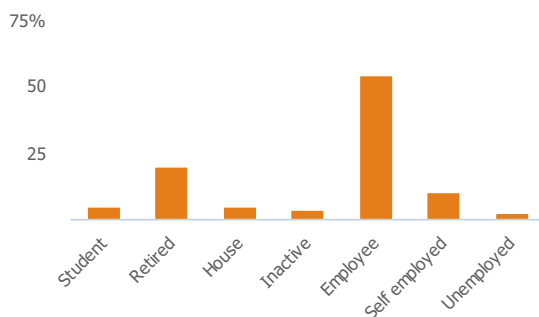

Age

Household composition

Employment

Jobs

1k

Aboyne is unique

Jobs change 2009 to 2014

5%

Aboyne is unique

Employment type(% working full time vs part time aged 16-74)

Occupation (% aged 16-74)

Social Grade (% households aged 16-64)

Sector Diversity

Distance travelled to work

Public

Education (% all people aged 16 and over)