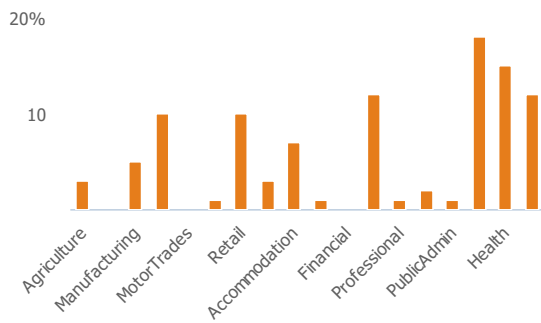

Age

Household composition

Employment

Jobs

1k

Aboyne is unique

Jobs change 2009 to 2014

5%

Aboyne is unique

Employment type(% working full time vs part time aged 16-74)

Occupation (% aged 16-74)

Social Grade (% households aged 16-64)

Sector Diversity

Distance travelled to work

Public

Education (% all people aged 16 and over)