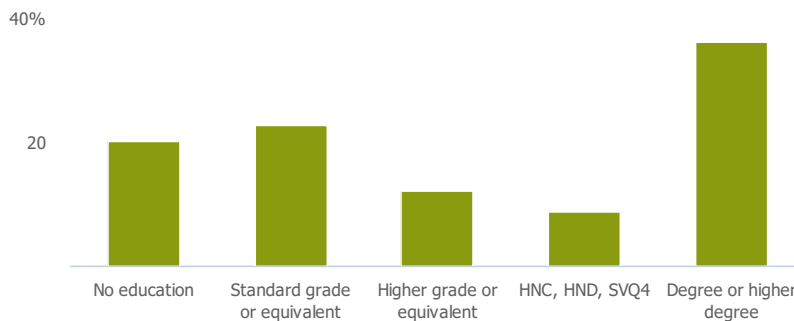

Aboyne is unique

Employment type(% working full time vs part time aged 16-74)

Occupation (% aged 16-74)

Social Grade (% households aged 16-64)

Sector Diversity

Distance travelled to work

Public

Education (% all people aged 16 and over)