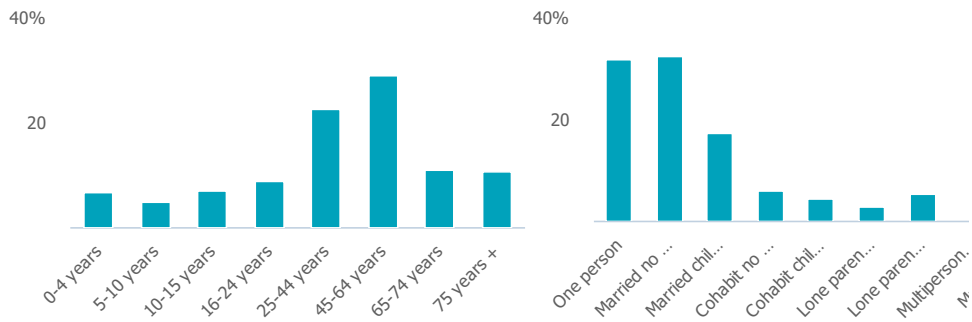

Change

Population change 2001 to 2011

14%

Aboyne is unique

Population

Population 2011

3k

Aboyne is unique

Age

Household composition

Employment

Jobs

1k

Aboyne is unique

Jobs change 2009 to 2014

5%