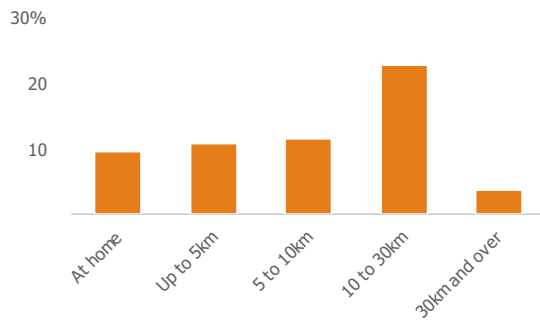

Distance travelled to work

Public

Education (% all people aged 16 and over)