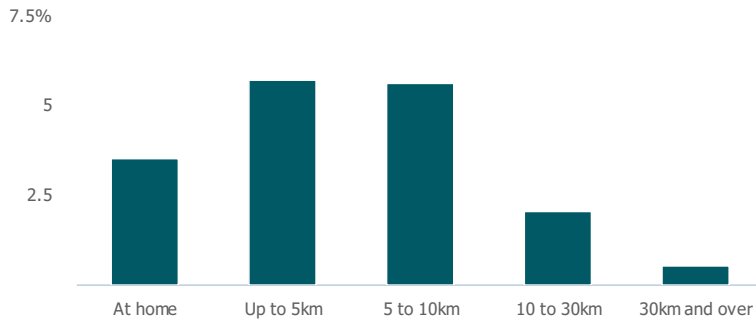

# Commuter Flow Map

Coloured and grey lines/pins show the main and smaller commuter flows, respectively, between this town and the other towns in Scotland.

## Commercial

Number of people per shop

82

More than similar towns per head of population

## Social

Distance travelled to study