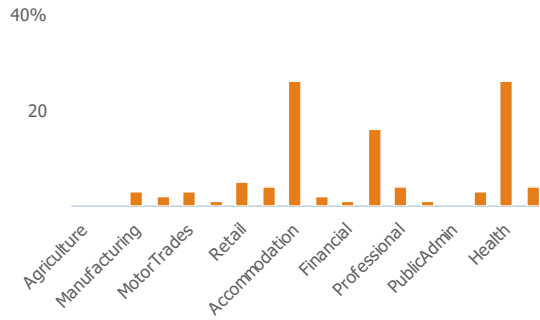

Sector Diversity